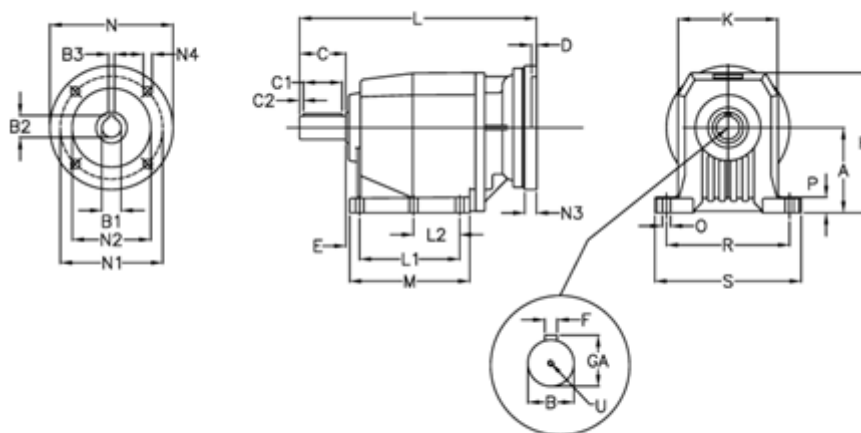

Article number: 40600760681225  
 Description: Helical gearbox  
 C704P-606,8-P71B5

## Measures

A = 210	D = 4.5	L2 = 0.0	P = 30
B = 60	E = 25	M = 222.0	R = 300
B1 = 14	F = 18	N = 160	S = 350
B2 = 16.3	GA = 64.0	N1 = 130	U = M20x42
B3 = 5	H = 349	N2 = 110	
C = 120	K = 262	N3 = 0	
C1 = 90	L = 504.5	N4 = M8x16	
C2 = 15	L1 = 165.0	O = 22	